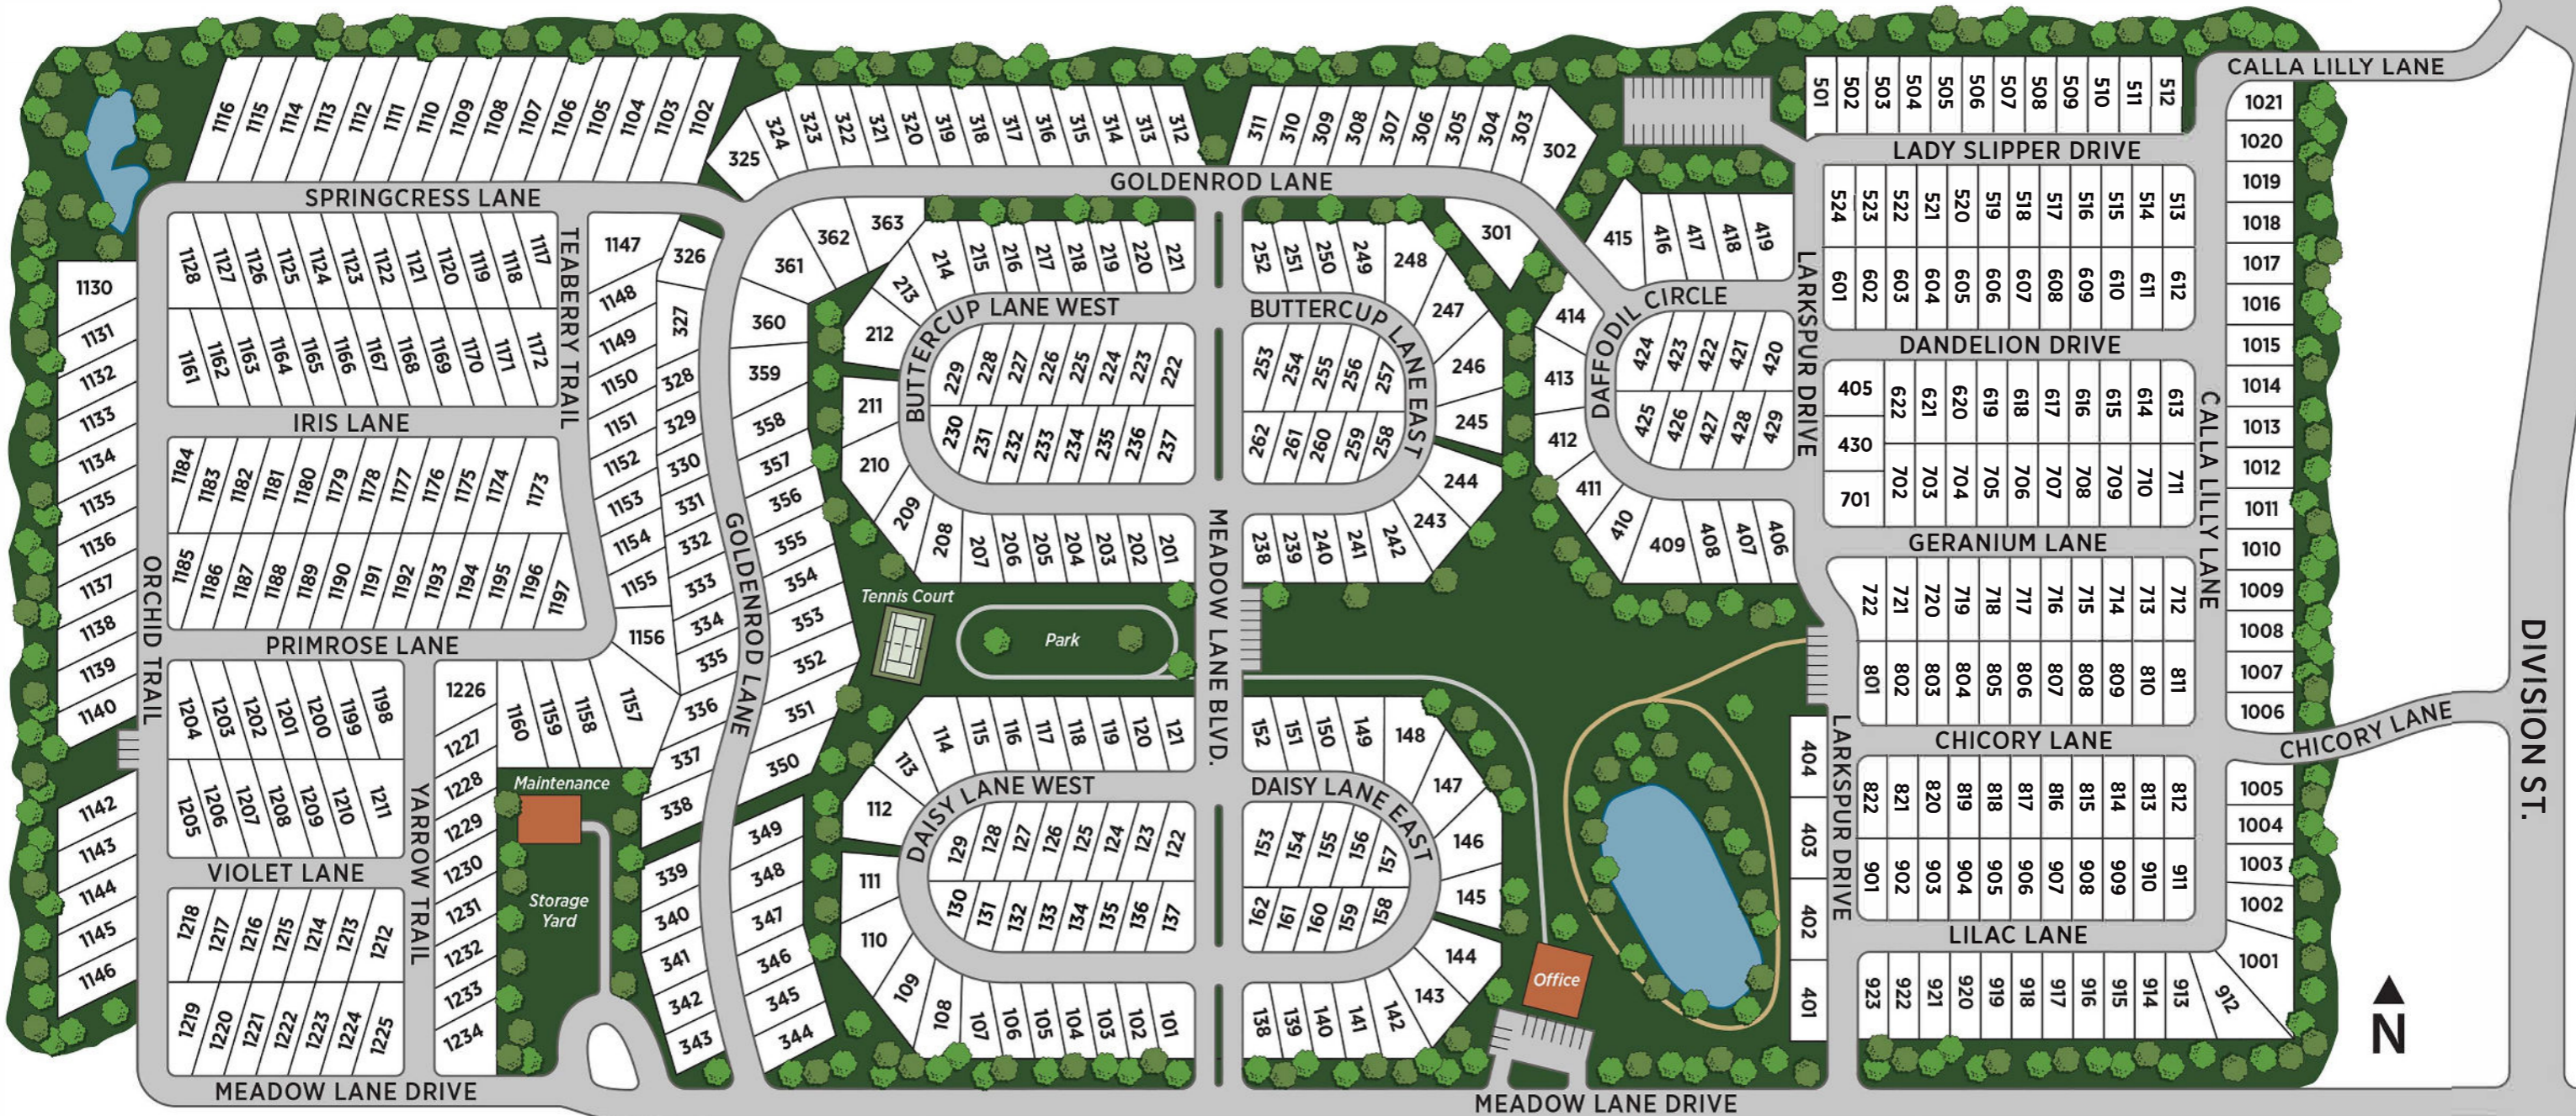

# MEADOW LANE

4310 Meadow Lane Drive | Traverse City, MI 49685  
231.237.8895

[www.LiveAtMeadowLane.com](http://www.LiveAtMeadowLane.com)

LOT MAP

# MEADOW LANE

4310 Meadow Lane Drive | Traverse City, MI 49685

231-237-8895

HOME ADDRESS MAP